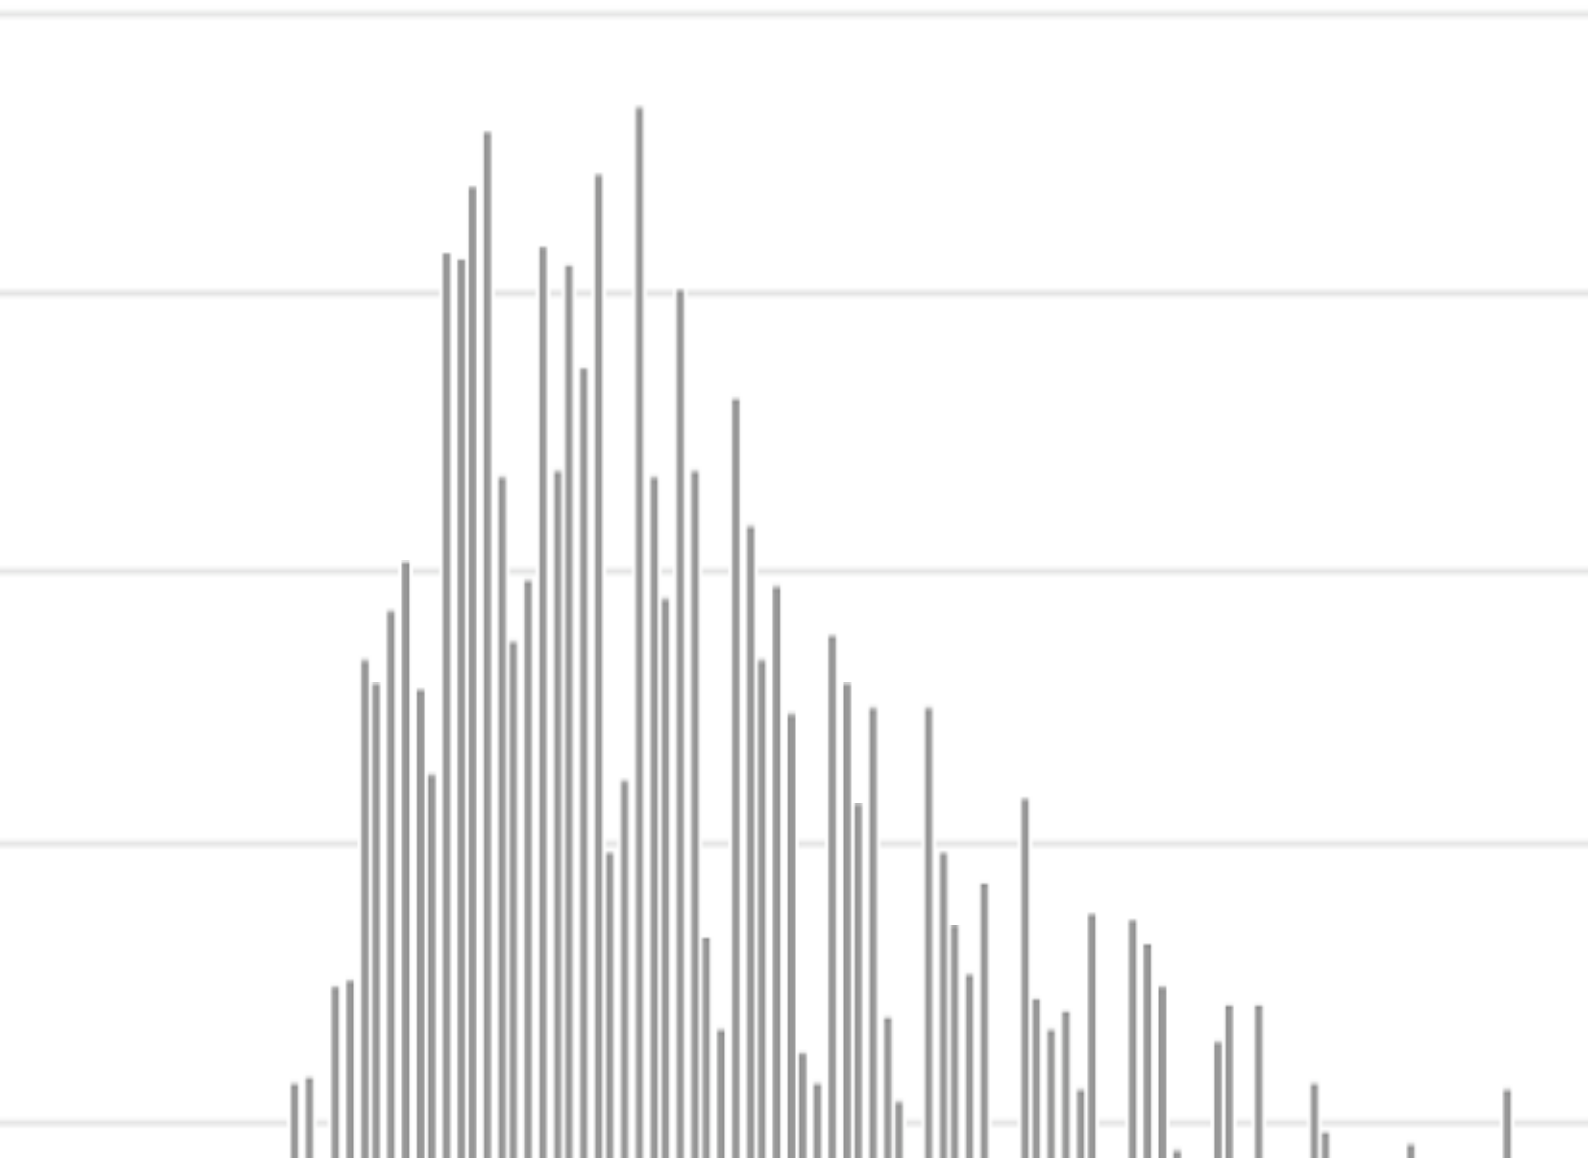

Deaths in Italy

Daily Deaths

Deaths per Day
Data as of 0:00 GMT+8

Deaths in Germany

Daily Deaths

Deaths per Day
Data as of 0:00 GMT+8

Deaths in the United Kingdom

Daily Deaths

Deaths per Day
Data as of 0:00 GMT+8

Deaths in France

Daily Deaths

Deaths per Day
Data as of 0:00 GMT+8

é, et où une catastrophe devait se produire :

aths in Sweden

Daily Deaths

Deaths per Day
Data as of 0:00 GMT+8