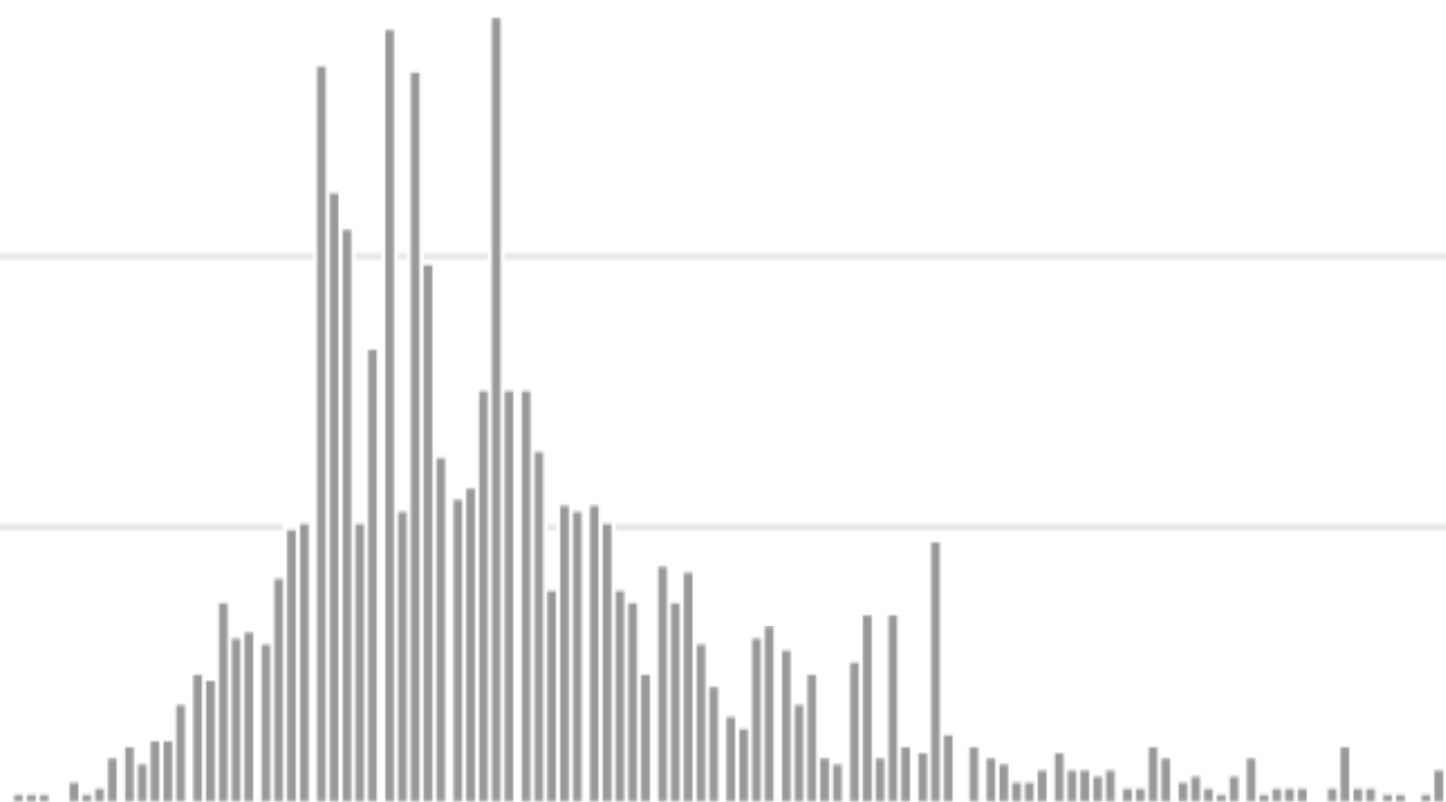

Deaths in Italy

Daily Deaths

Deaths per Day
Data as of 0:00 GMT+8

Deaths in Germany

Daily Deaths

Deaths per Day
Data as of 0:00 GMT+8

Deaths in the United Kingdom

Daily Deaths

Deaths per Day
Data as of 0:00 GMT+8

Deaths in France

Daily Deaths

Deaths per Day
Data as of 0:00 GMT+8

é, et où une catastrophe devait se produire :

aths in Sweden

Daily Deaths

Deaths per Day
Data as of 0:00 GMT+8