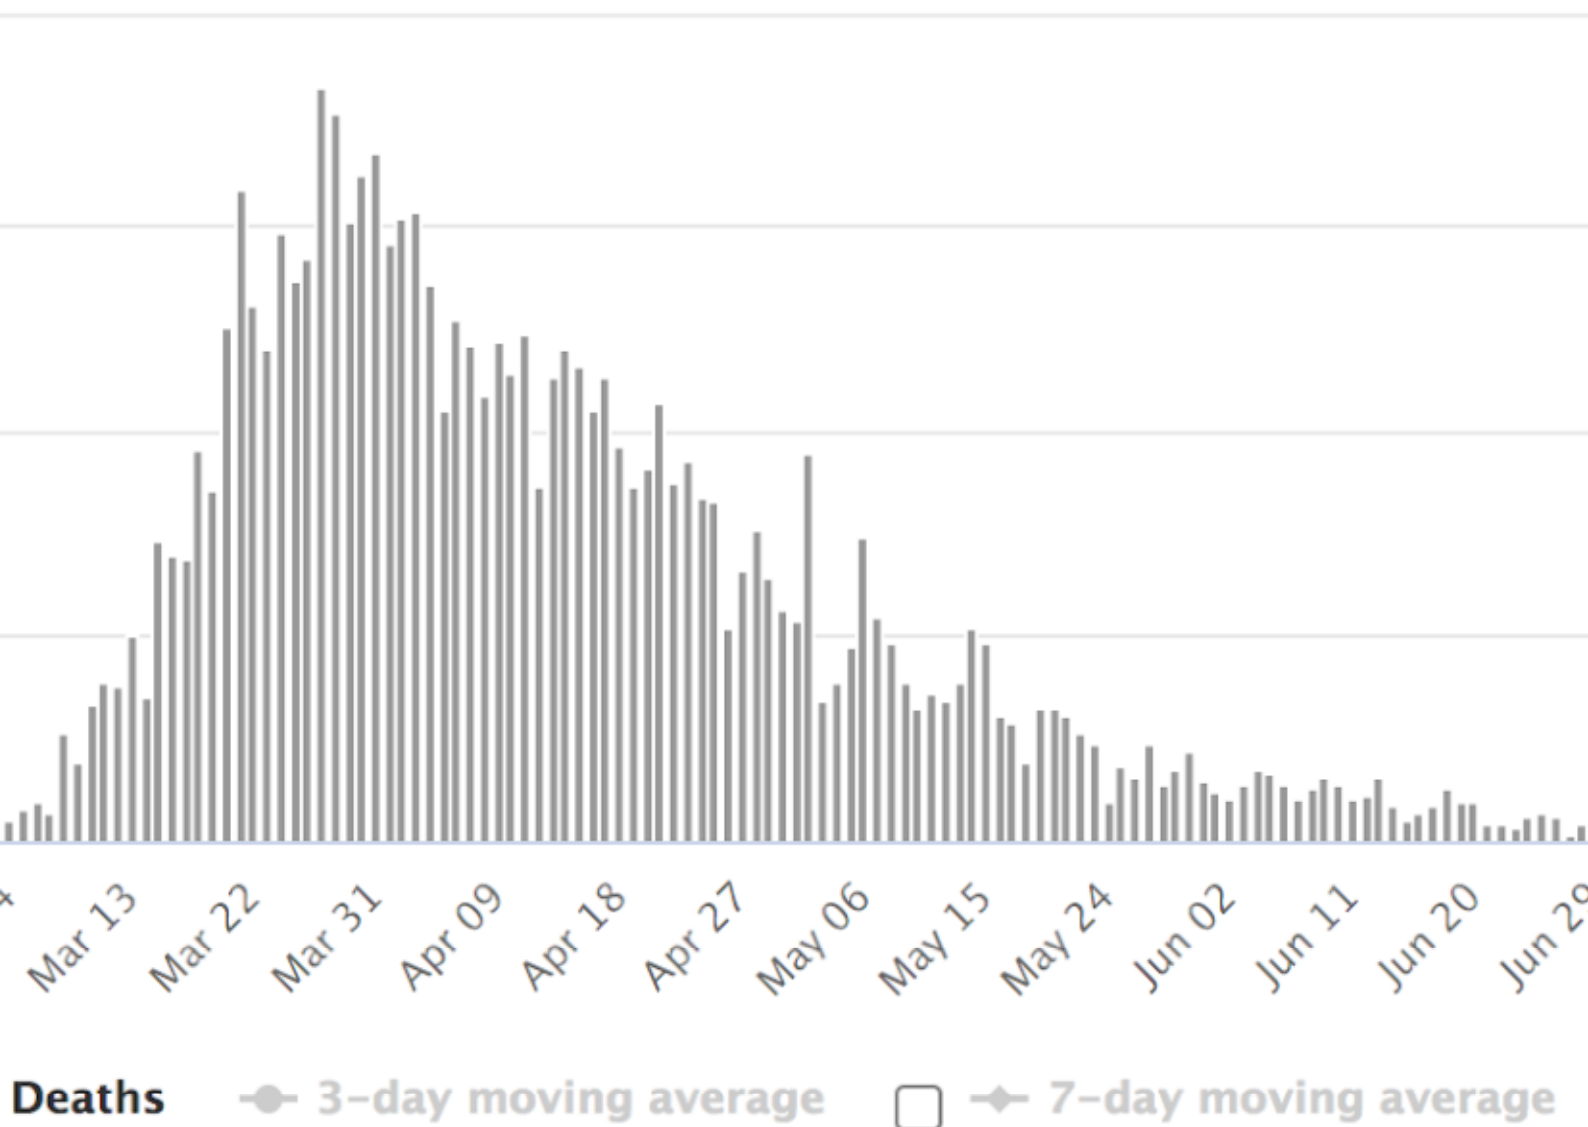

Deaths in Italy

Daily Deaths

Deaths per Day
Data as of 0:00 GMT+8

Deaths in Germany

Daily Deaths

Deaths per Day
Data as of 0:00 GMT+8

Deaths in the United Kingdom

Daily Deaths

Deaths per Day
Data as of 0:00 GMT+8

Deaths in France

Daily Deaths

Deaths per Day
Data as of 0:00 GMT+8

é, et où une catastrophe devait se produire :

aths in Sweden

Daily Deaths

Deaths per Day
Data as of 0:00 GMT+8