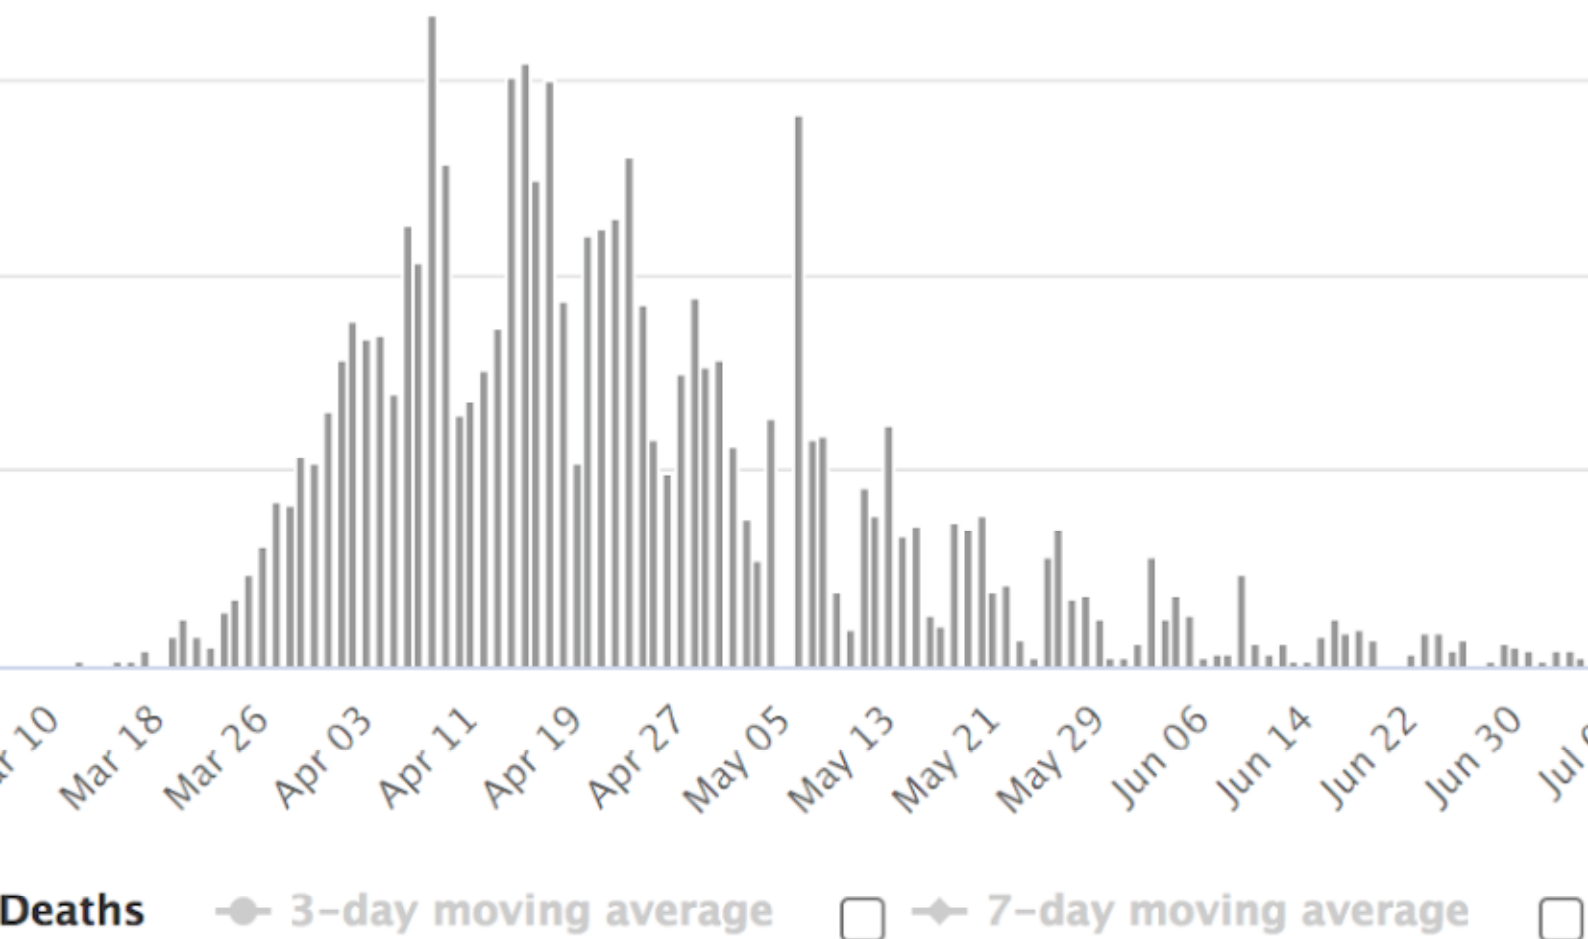

Deaths in Italy

Daily Deaths

Deaths per Day
Data as of 0:00 GMT+8

Deaths in Germany

Daily Deaths

Deaths per Day
Data as of 0:00 GMT+8

Deaths in the United Kingdom

Daily Deaths

Deaths per Day
Data as of 0:00 GMT+8

Deaths in France

Daily Deaths

Deaths per Day
Data as of 0:00 GMT+8

é, et où une catastrophe devait se produire :

aths in Sweden

Daily Deaths

Deaths per Day
Data as of 0:00 GMT+8